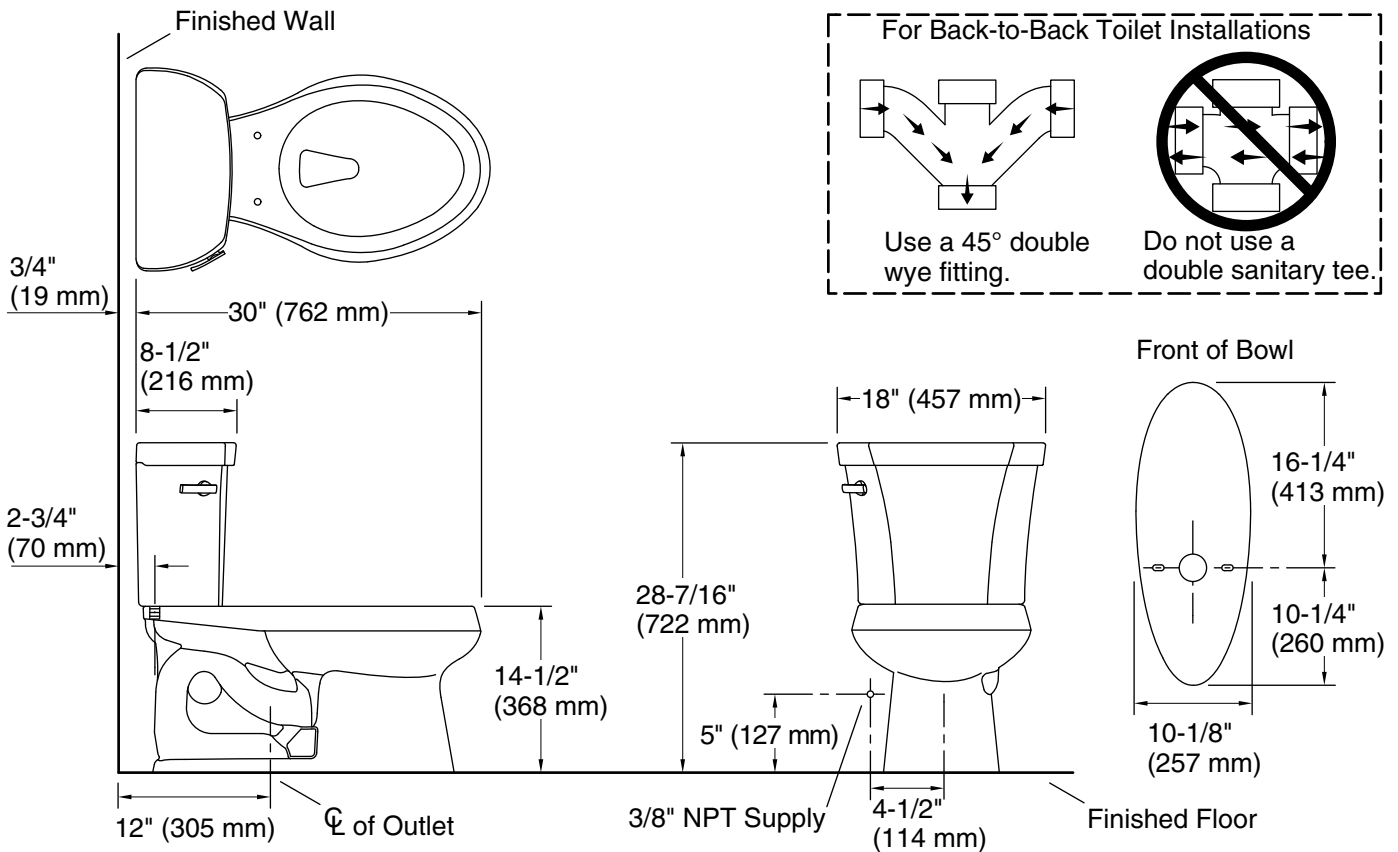

Features

- Two-piece design.
- Elongated bowl offers added room and comfort.
- 1.6 gpf (6.0 lpf)
- Left-hand Polished Chrome trip lever.
- Combination consists of the K-4468 tank and the K-4198 bowl.
- Coordinates with other products in the Wellworth collection.
- S'agence aux autres produits de la collection Wellworth.

Installation

- Standard 12" (305 mm) rough-in.
- Three-bolt quick-connect installation.
- Seat and supply line sold separately.

Recommended Products/Accessories

K-4636 Cachet® Quiet-Close™ Elongated Toilet Seat
K-5588 Purefresh® Elongated Toilet Seat
K-4108 C³®-230 Elongated bidet toilet seat
K-5420 Low-Profile Bolt Caps
K-9379 Trip Lever
1023457 Wax Ring/Hardware Kit
1265114 Connector Hose
K-23726 Drain treatment

Included Components

Product consists of:

K-4198 Elongated Bowl
K-4468 Toilet tank, 1.6 gpf

Additional Components:

Bolt cap accessory pack
Tank accessory pack
Tank cover
Trip lever

Codes/Standards

ASME A112.19.2/CSA B45.1
DOE - Energy Policy Act 1992

Technical Information

All product dimensions are nominal.

Toilet type:	Two-piece, Floor-mount
Waste Outlet:	Floor
Bowl shape:	Elongated
Flush type:	Class Five®
Trap passageway:	2-1/8" (54 mm)
Water Consumption	
Full:	1.6 gpf (6 lpf)
Water surface size:	11-1/4" x 8-1/4" (286 mm x 210 mm)
Rim to water surface:	5-1/4" (133 mm)
Rough-in:	12" (305 mm)
Seat-mounting holes:	5-1/2" (140 mm)